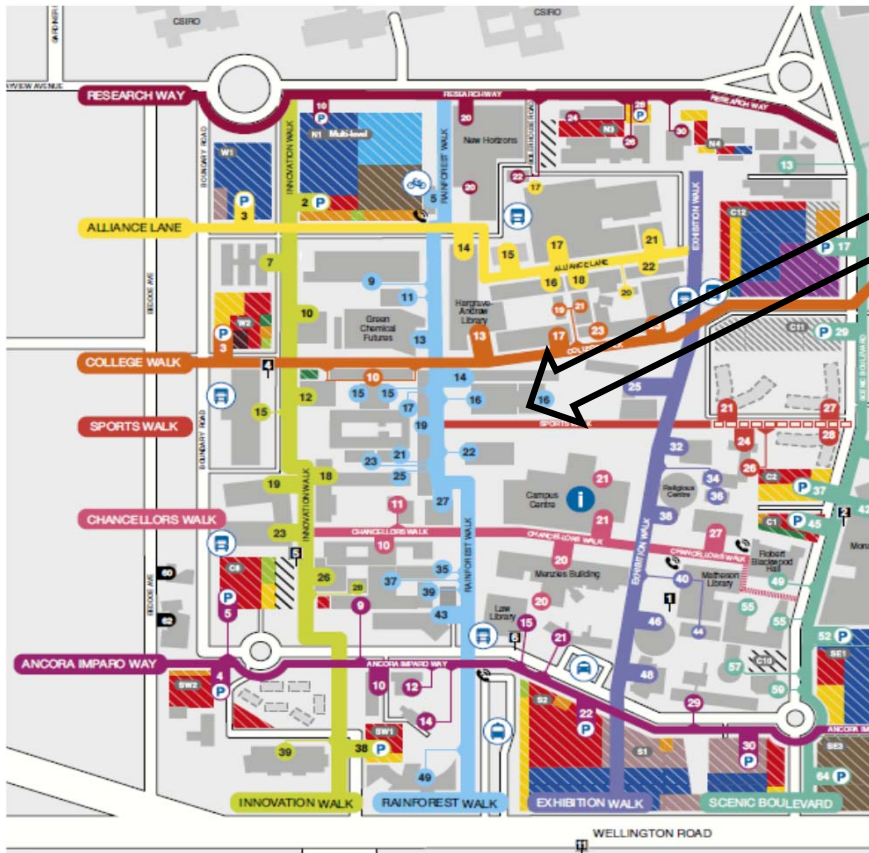

## ASOR RECENT ADVANCES 2016

v6 - 30 March 2016 11:25pm

Science Lecture Theatre S3  
16 Rainforest Walk  
Monash University (Clayton Campus)  
Google Maps: <https://goo.gl/maps/54XadRmKCfm>  
Or see Campus Map <https://www.monash.edu.au/pubs/maps/3-Claytoncolour.pdf>